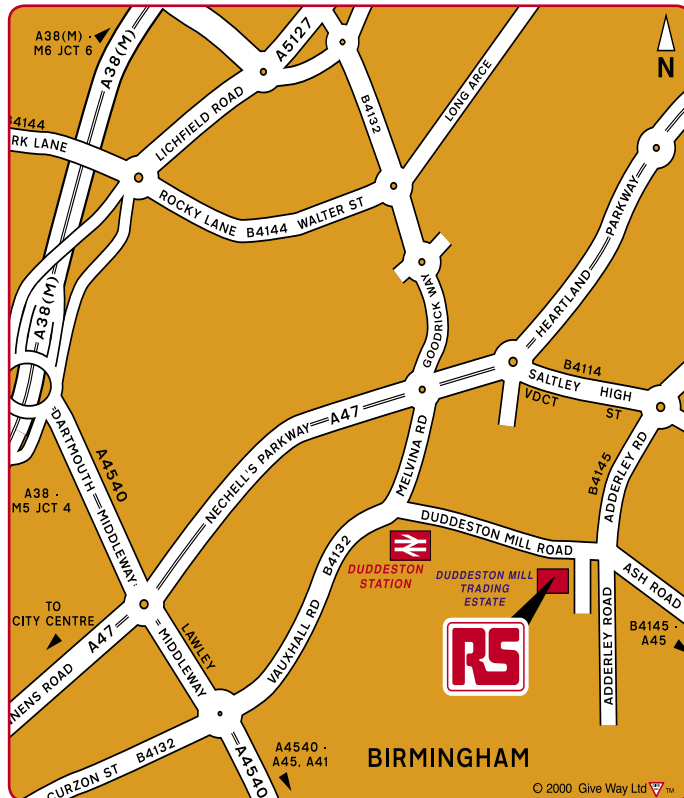

Birmingham

**Duddeston Mill Road, Duddeston Mill Industrial Estate,
Birmingham, B8 1AP**

☎ 0121 359 8844

☎ 0121 333 3321

© 2000 Give Way Ltd