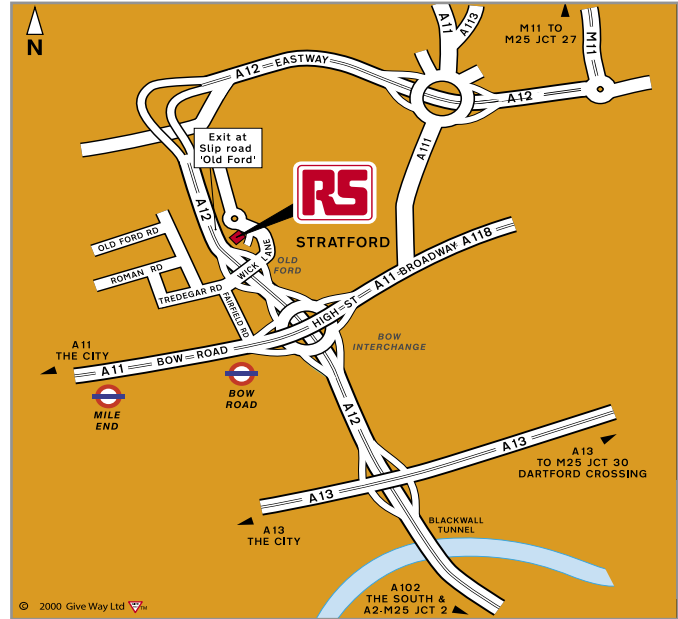

Old Ford Trading Centre, Maverton Road, London, E3 2JE.

Tel: 020 8983 3233   Fax: 020 8981 4937

Call 020 8983 3233
to place your order and book your delivery