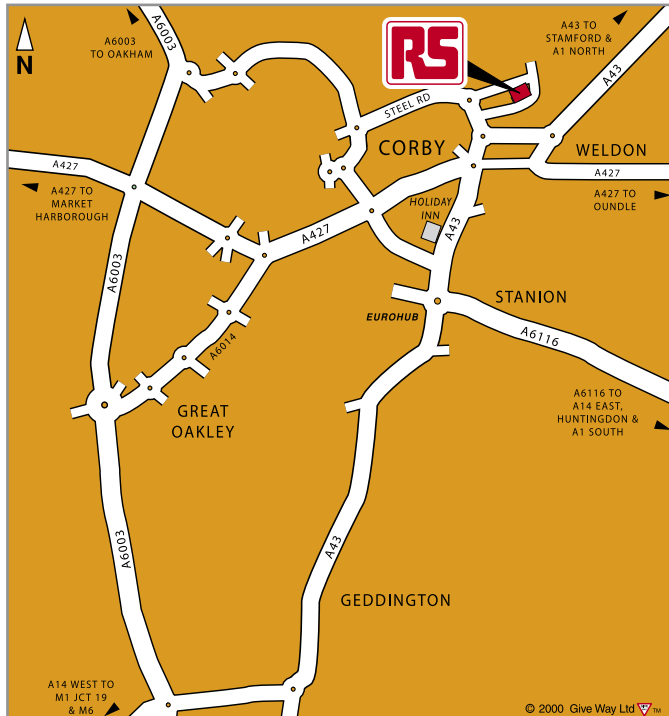

# >> CORBY

Courier Delivery Map with postcodes

Guaranteed Delivery Time	Band	Charge
90 minutes	A	£7.50
Postcodes NN17, NN18		
120 minutes	B	£13.00
Postcodes NN14, NN15, NN16, PE8		
150 minutes	C	£19.50
Postcodes LE15, LE16, NN8, NN9, NN10, NN29, PE5, PE9		
180 minutes	D	£30.00

For further information on specific postcodes in band D please phone 01536 444041  
For deliveries into other postcodes call our onrline to get a quick quote on the delivery charge

**Call 01536 444041**  
to place your order and book your delivery