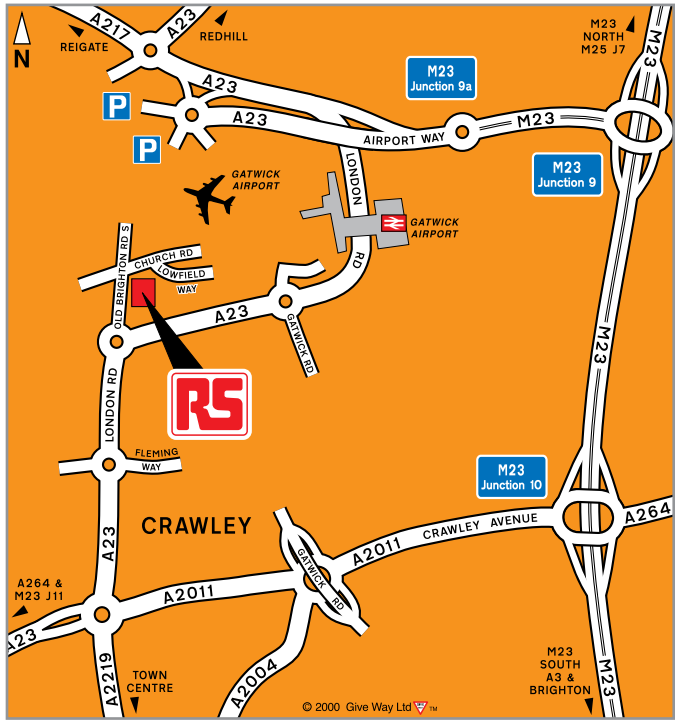

>> GATWICK

Courier Delivery Map with postcodes

Guaranteed Delivery Time	Band	Charge
90 minutes	A	£7.50
Postcodes RH6, RH10, RH11		
120 minutes	B	£13.00
Postcodes CR3, RH1, RH2, RH3, RH12, RH19		
150 minutes	C	£19.50
Postcodes RH4, RH5, RH7, RH9, RH13, RH16, RH17		
180 minutes	D	£30.00
Postcodes BN1, BN2, BN3, BN4, BN5, BN6, BN7, BN8, BN10, BN11, BN12, BN13, BN14, BN15, BN41, BN42, BN43, BN44, BN45, BR1, BR2, BR3, BR4, CRO, CR2, CR4, CR5, CR6, CR7, CR8, CR9, GU1, GU2, GU4, GU5, GU6, GU7, GU8, GU23, GU27, GU28, KT1, KT2, KT3, KT4, KT5, KT6, KT7, KT9, KT10, KT11, KT12, KT13, KT14, KT17, KT18, KT19, KT20, KT21, KT22, KT23, KT24, RH8, RH14, RH15, RH18, RH20, SE19, SE20, SE25, SE26, SE27, SM1, SM2, SM3, SM4, SM5, SM6, SM7, TN1, TN2, TN3, TN4, TN6, TN7, TN8, TN9, TN14, TN16, TN20, TN21, TN22		

For deliveries into other postcodes call our orderline to get a quick quote on the delivery charge

Call 01293 611200
to place your order and book your delivery

Unit 2B Old Brighton Road, Lowfield Heath, Gatwick,
Crawley, RH11 0PW. Tel: 01293 611200 Fax: 01293 611400