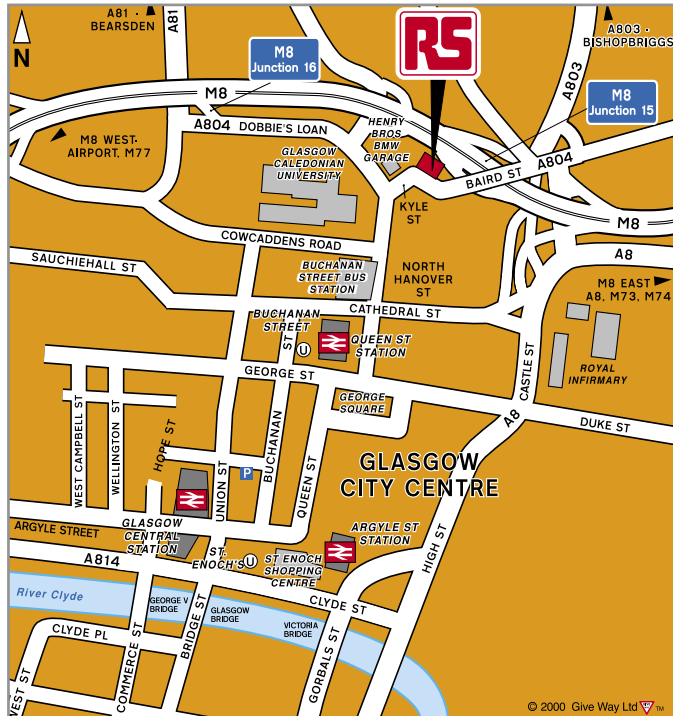

>> GLASGOW

Courier Delivery Map with postcodes

Guaranteed Delivery Time	Band	Charge
--------------------------	------	--------

90 minutes	A	£7.50
------------	---	-------

Postcodes G1, G2, G3, G4, G5, G11, G12, G13, G14, G20, G21, G22, G23, G31, G32, G40, G41, G42, G44, G51, G52

120 minutes	B	£13.00
-------------	---	--------

Postcodes G15, G33, G34, G43, G45, G46, G53, G61, G62, G64, G69, G72, G73, PA1, PA2, PA3, PA4

150 minutes	C	£19.50
-------------	---	--------

Postcodes G60, G63, G65, G66, G67, G68, G71, G74, G75, G76, G77, G78, G81, G82, ML1, ML3, ML4, ML5, ML6, PA5, PA6, PA7, PA8, PA9, PA10, PA11

180 minutes	D	£30.00
-------------	---	--------

Postcodes EH47, EH48, EH49, EH51, EH52, EH53, EH54, EH55, FK1, FK2, FK3, FK4, FK5, FK6, FK7, FK8, FK9, FK10, FK11, FK12, FK13, FK15, FK16, FK17, G83, G84, KA1, KA2, KA3, KA4, KA5, KA8, KA9, KA10, KA11, KA12, KA13, KA14, KA15, KA16, KA17, KA18, KA20, KA21, KA22, KA23, KA24, KA25, KA29, KA30, ML2, ML7, ML8, ML9, ML10, ML11, PA12, PA13, PA14, PA15, PA16, PA17, PA18, PA19

For deliveries into other postcodes call our orderline to get a quick quote on the delivery charge

Call 0141 552 4446
to place your order and book your delivery

© 2000 Give Way Ltd

38 Baird Street, Glasgow, G4 0ED.