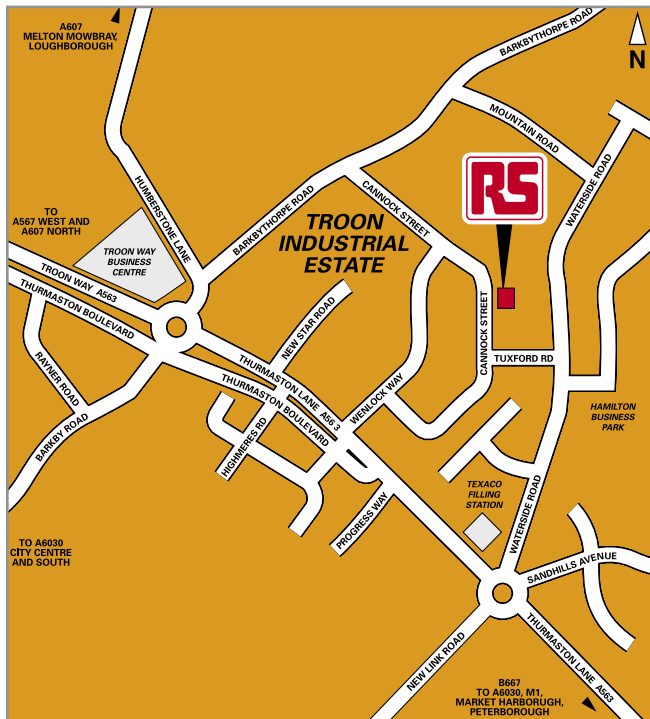

» LEICESTER CALL & COLLECT

Call 0116 276 8777

58 Cannock Street, Troon/Hamilton Industrial Estate,
Leicester, LE4 9HR

You phone...

Your parcel is ready to collect at...

Before 08:00

10:00

Between 08:00 and 10:00