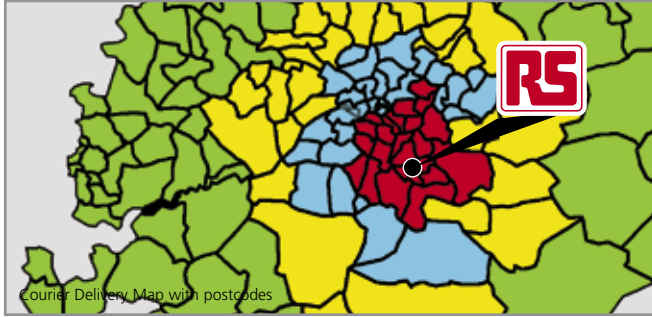

>> MANCHESTER

Courier Delivery Map with postcodes

Guaranteed Delivery Time Band Charge

90 minutes **A** **£7.50**

Postcodes M11, M12, M13, M14, M15, M16, M18, M19, M20, M21, M22, M23, M34, SK1, SK2, SK3, SK4, SK5, SK6, SK7, SK8

120 minutes **B** **£13.00**

Postcodes M1, M2, M3, M4, M5, M6, M7, M8, M9, M10, M17, M24, M27, M31, M32, M33, M35, M40, M41, M43, M45, M60, M90, OL5, OL6, OL7, OL8, OL9, SK9, SK10, SK15, SK16, WA14, WA15