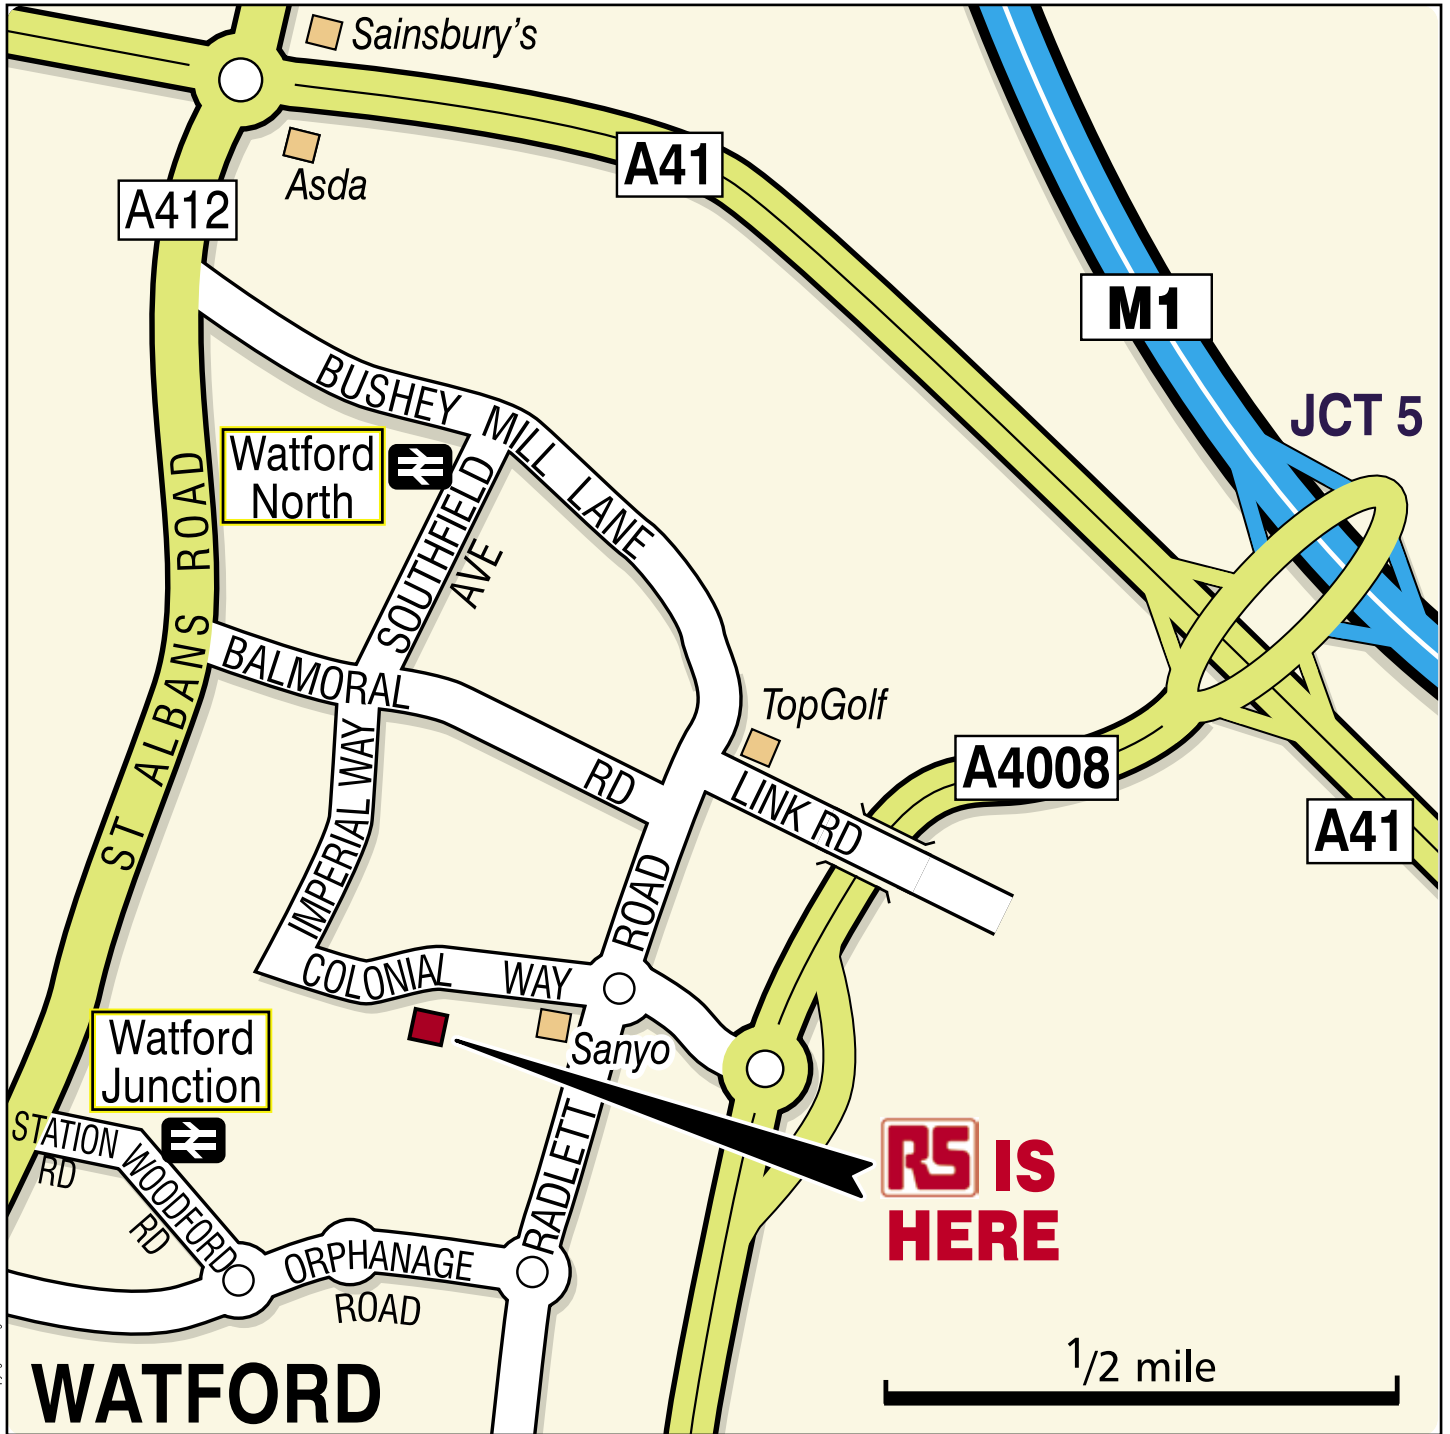

Watford Trade Counter

**Colonial Way, Watford Interchange,
Watford, WD24 4WP.**

**Tel: 01923 210050
Fax: 01923 211177**

www.rswww.com/tradecounters