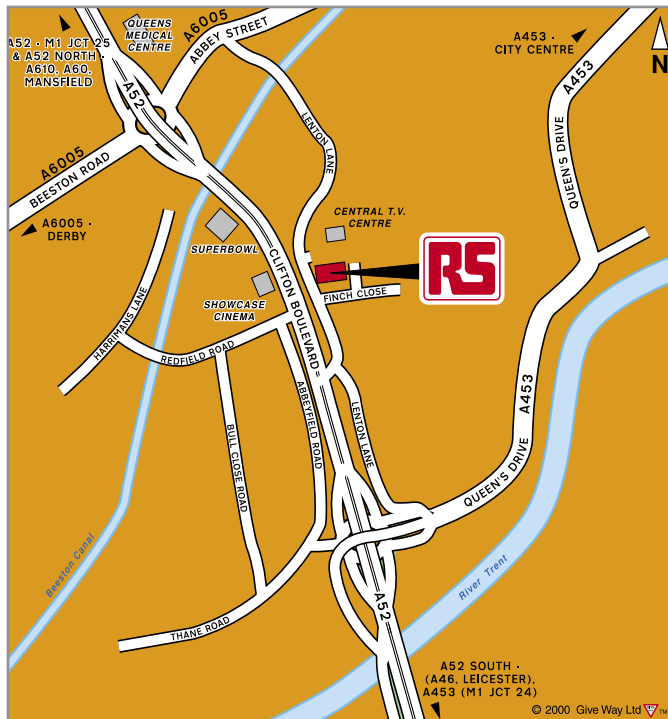

Lenton Lane, Nottingham, NG7 2NR.

Tel: 0115 986 6422 Fax: 0115 986 6604