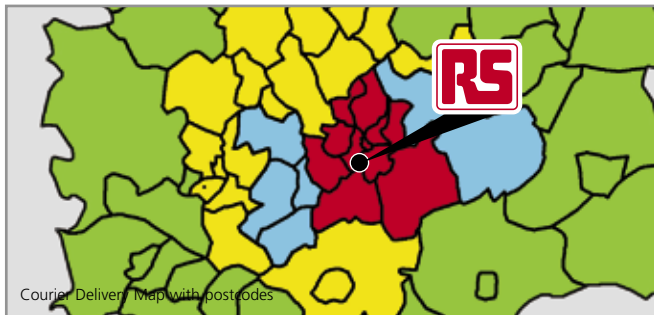

>> NOTTINGHAM

Courier Delivery Map with postcodes

Guaranteed Delivery Time	Band	Charge
--------------------------	------	--------

90 minutes	A	£7.50
------------	---	-------

Postcodes NG1, NG2, NG3, NG4, NG5, NG6, NG7, NG8, NG9, NG11, NG12, NG90