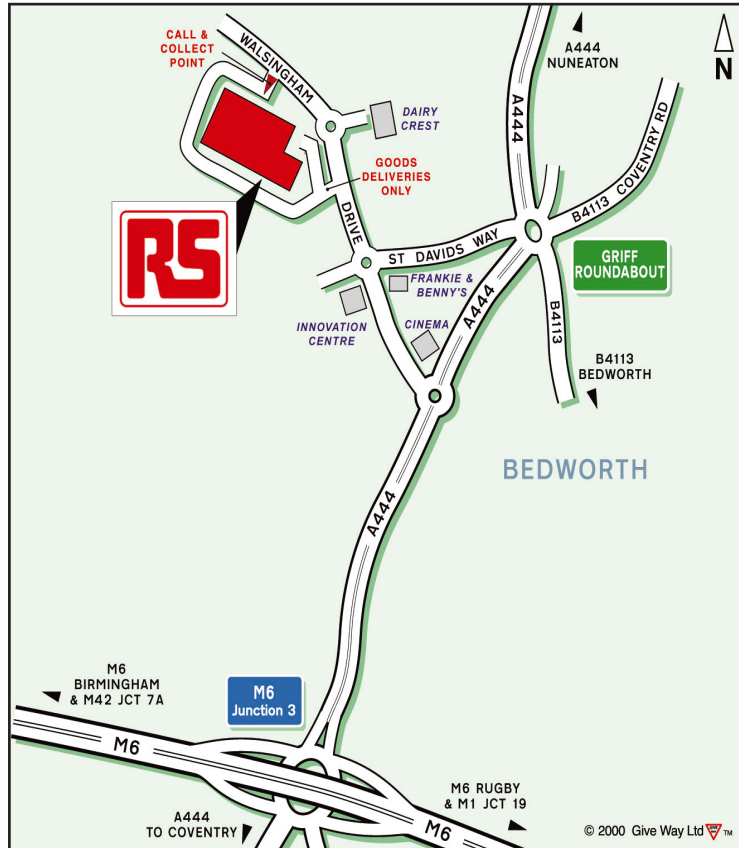

## Nuneaton Call & Collect

Trade Counters are ideally located around the UK, offering more new products and a vast selection of the RS product range.

Go online for details of your local RS Trade Counter, **your new best friend.**