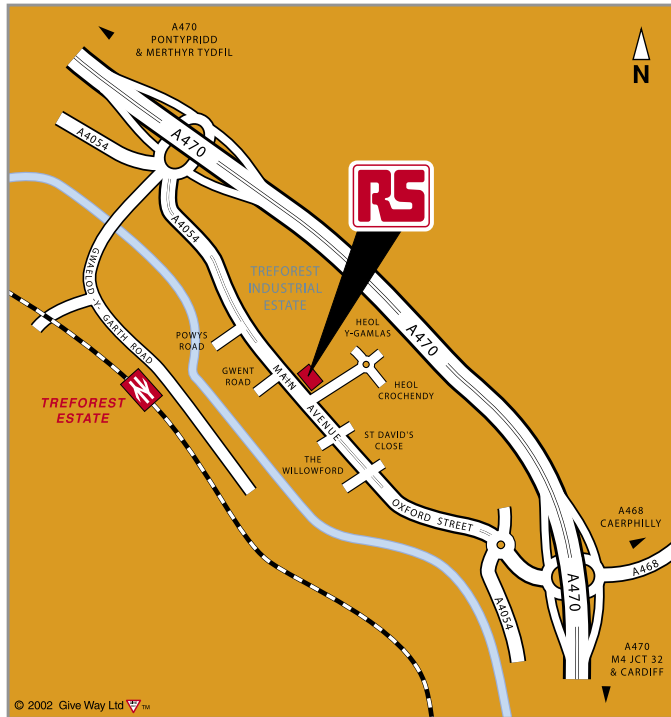

© 2002 Give Way Ltd

Unit D8.2 Forest Court, Main Avenue, Treforest Industrial Estate,
Pontypridd, South Wales, CF37 5UR.

Tel: 01443 841120 Fax: 01443 841541