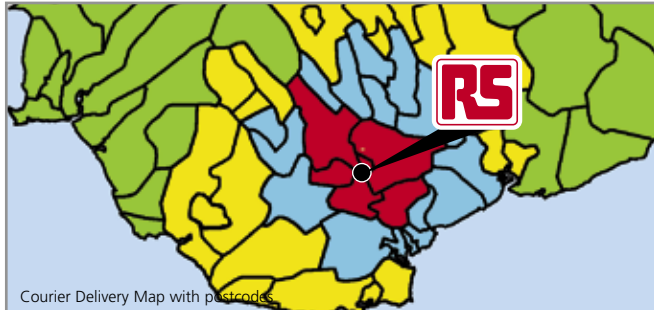

>> SOUTH WALES

Courier Delivery Map with postcodes

| Guaranteed Delivery Time | Band | Charge |
|--------------------------|------|--------|
| 90 minutes | A | £7.50 |
| 120 minutes | B | £13.00 |
| 150 minutes | C | £19.50 |
| 180 minutes | D | £30.00 |