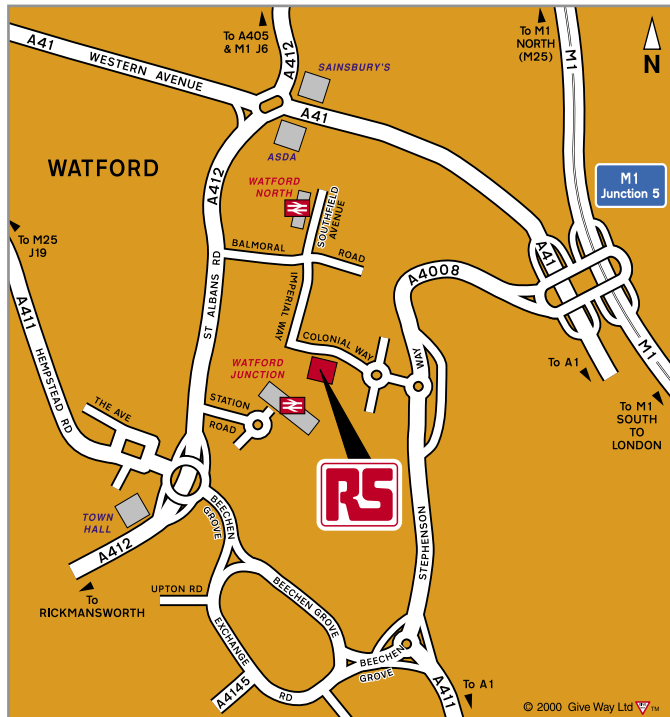

Colonial Way, Watford Interchange, Watford, WD24 4WP.
Tel: 01923 210050   Fax: 01923 211177