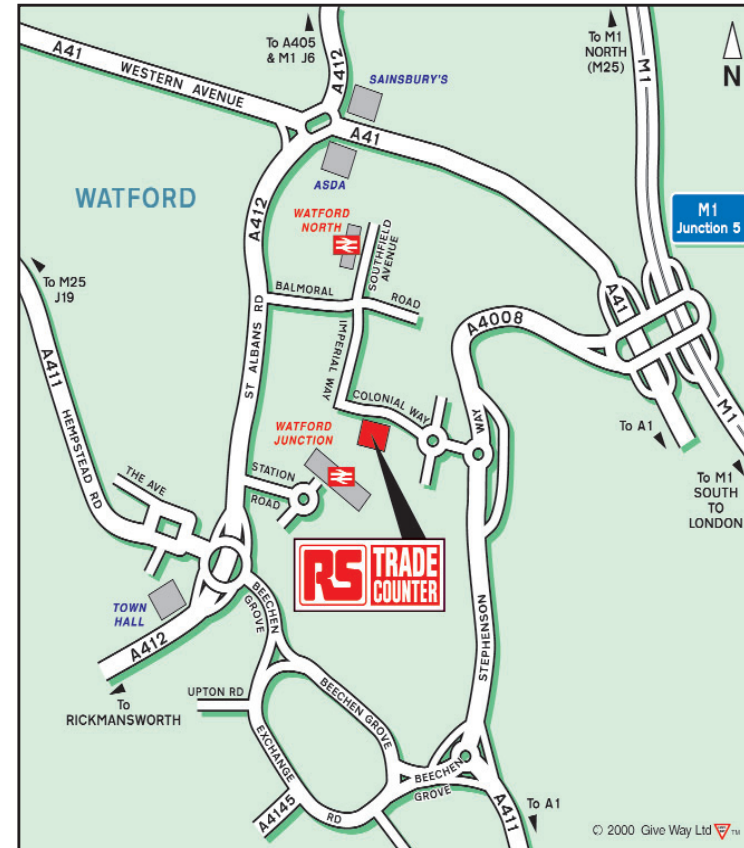

London/North-Watford Trade Counter Location & Courier Delivery Map

Courier Delivery Map with postcodes

Guaranteed Delivery Time	Band	Charge
90 minutes	A	£7.50
Postcodes WD1, WD2, WD4, WD5, WD17, WD18, WD19, WD23, WD24, WD25		
120 minutes	B	£13.00
Postcodes AL1, AL2, AL3, EN5, HA0, HA1, HA2, HA3, HA4, HA5, HA6, HA7, HA8, HP1, HP2, HP3, NW7, NW9, WD3, WD6, WD7		
150 minutes	C	£19.50
Postcodes AL4, AL5, AL7, AL8, AL9, AL10, EN4, EN6, HA9, HP4, HP5, HP6, HP7, HP8, N2, N3, N6, N10, N11, N12, N14, N20, NW2, NW3, NW4, NW6, NW8, NW10, NW11, SLO, SL9, UB1, UB2, UB4, UB5, UB6, UB8, UB9, UB10, W3, W4, W5, W7, W9, W10, W13		
180 minutes	D	£30.00
For further information on specific postcodes in band D please phone 01923 210050		

For deliveries into other postcodes call our orderline to get a quick quote on the delivery charge

Call 01923 210050
to place your order and book your delivery

Do great things

**Colonial Way, Watford Interchange,
Watford, WD24 4WP**